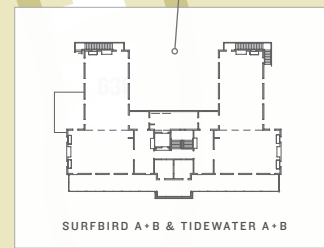

to the golden gate bridge

bay area discovery.museum.um