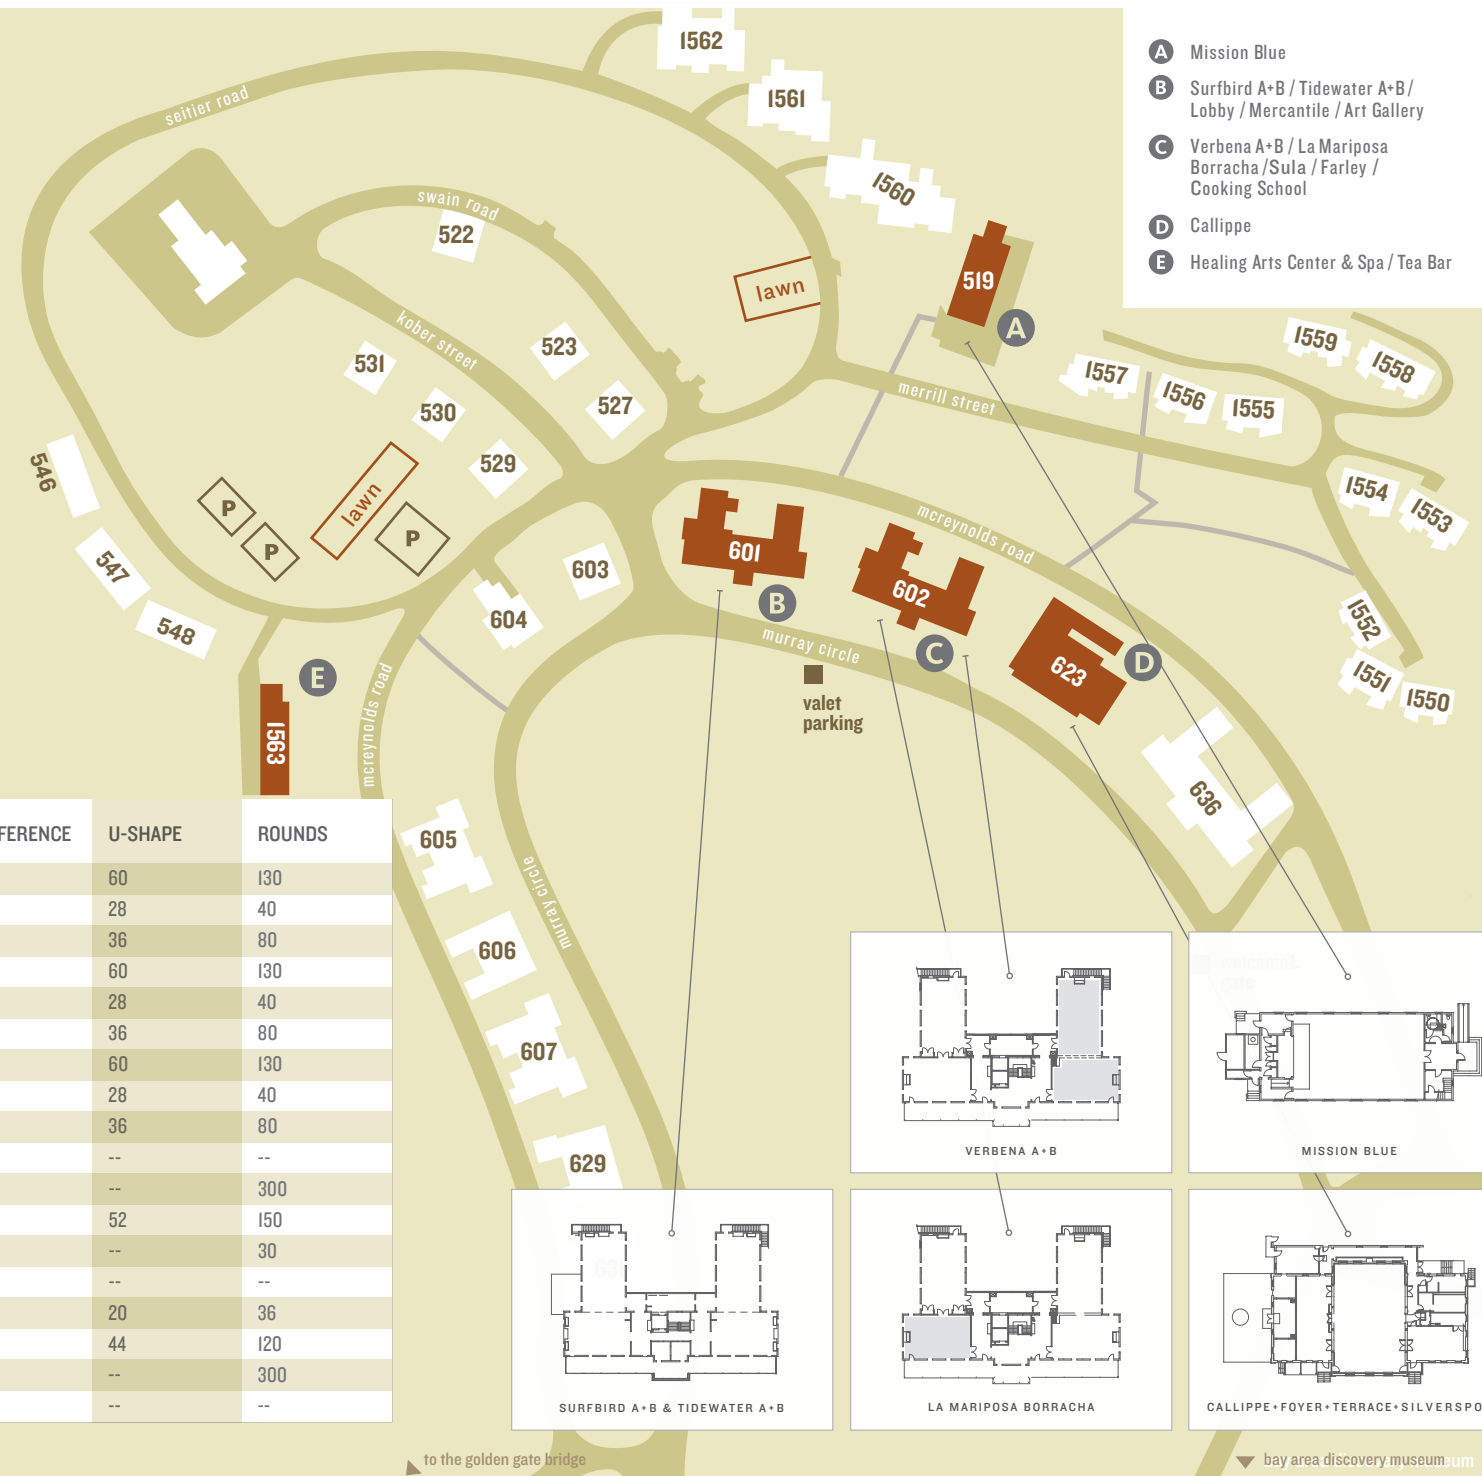

MEETING SPACES

A place to break with convention, eco-friendly Cavallo Point provides an inspired backdrop for business meetings, corporate retreats and special events for groups of 10 to 300.

Indoors, the lodge offers 14,000 square feet of adaptable meeting space with 11 function rooms, including a dedicated board room, in four primary venues. Unique and distinctive, these facilities provide ample rooms for food & beverage functions, breakouts and pre-event space - with state-of-the-art technology. Each comfortable space features windows that open to fresh bay breezes and breathtaking views of the bridge, bay or hillside. Outdoors, 12,500 square feet of spectacular grounds provide unparalleled views of the bridge and bay.

- A** Mission Blue
- B** Surfbird A+B / Tidewater A+B / Lobby / Mercantile / Art Gallery
- C** Verbena A+B / La Mariposa Borracha / Sula / Farley / Cooking School
- D** Callippe
- E** Healing Arts Center & Spa / Tea Bar