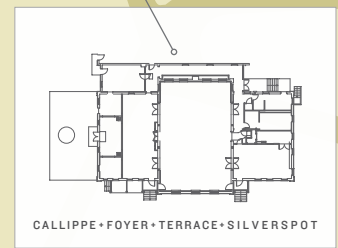

to the golden gate bridge

bay area discovery.museum.um