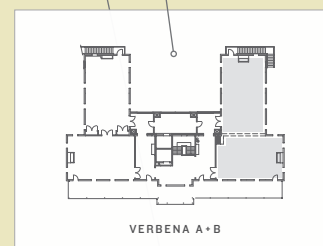

to the golden gate bridge

bay area discovery.museum.um